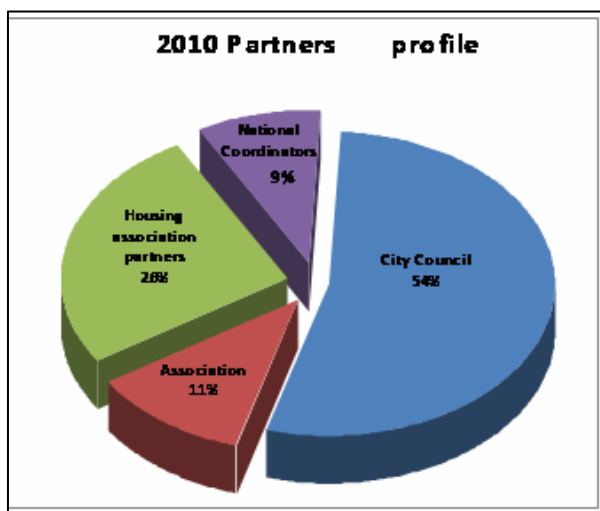

Luxemburg

Poland

Slovakia

Portugal

Norway

2010 REPORT

Montenegro

Romania

Neighbours' Day 10th anniversary

- Neighbours' Day has celebrated its 10th anniversary this year! Since its launch in 2000 in Paris, Neighbours' Day has never ceased to develop and now a day travels beyond the European borders.
- 10 million citizens took part all around the world.