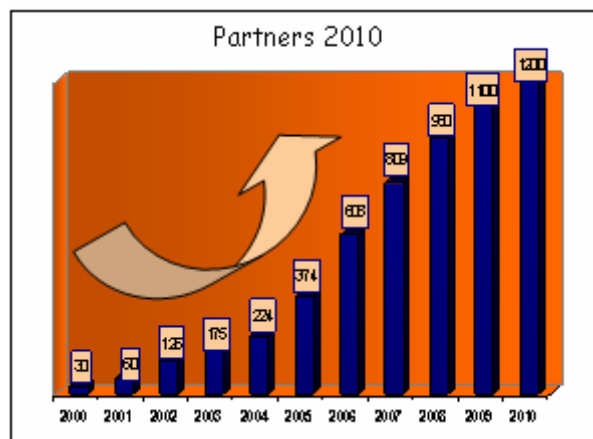

Neighbours' Day 10th anniversary

- Neighbours' Day has celebrated its 10th anniversary this year! Since its launch in 2000 in Paris, Neighbours' Day has never ceased to develop and now a day travels beyond the European borders.
- 10 million citizens took part all around the world.